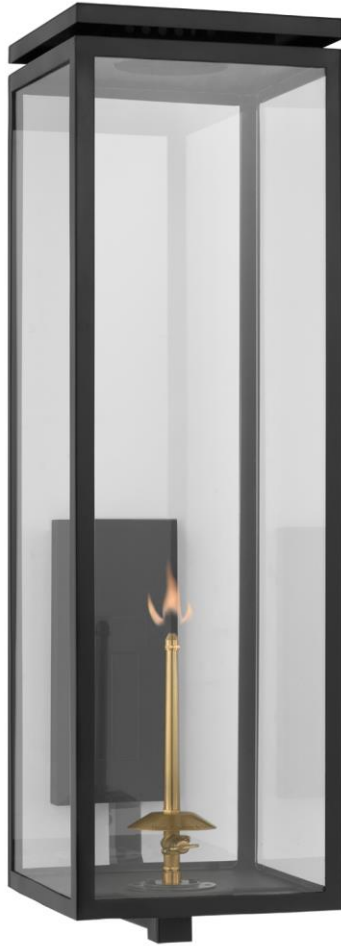

TEAR SHEET

Fresno Grande Bracketed Gas Wall Lantern

Item # CHO 2562BLK-CG

Designer: Chapman & Myers

Height: 30.5"

Width: 9"

Extension: 12.25"

Backplate: 4.5" x 10" Rectangle

Finishes: BLK, SC

Glass Options: CG

Single Burner

Wattage: 1350 - 1650 BTU

Note: Powder-Coated Aluminum | Brass Details and Iron Hardware | Natural Gas Only | Professional Installation Only | Limited Lifetime Warranty | Brass Will Patina

Gas light fixture supplied with 3/16" copper gas line and 3/16" x 1/4" gas line adaptor