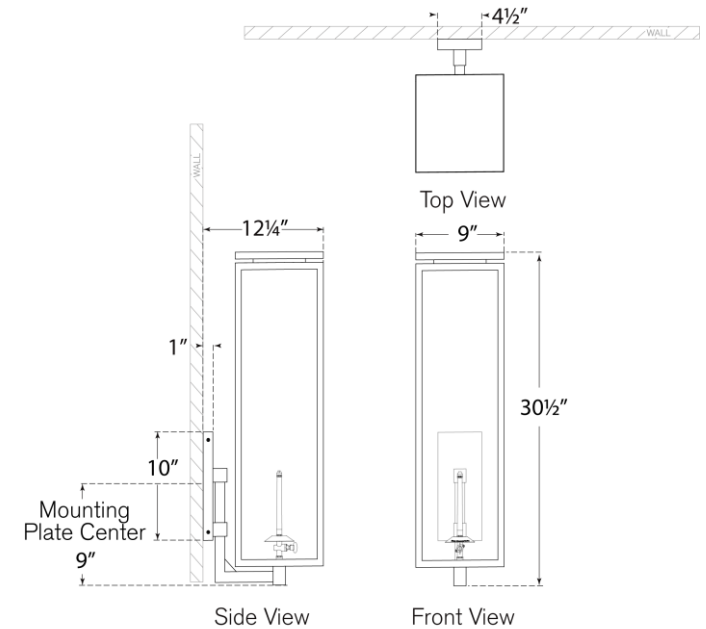

TEAR SHEET

Fresno Grande Bracketed Gas Wall Lantern

Item # CHO 2562BLK-CG

Designer: Chapman & Myers

Height: 30.5"

Width: 9"

Extension: 12.25"

Backplate: 4.5" x 10" Rectangle

Gas light fixture supplied with 3/16" copper gas line and 3/16" x 1/4" gas line adaptor