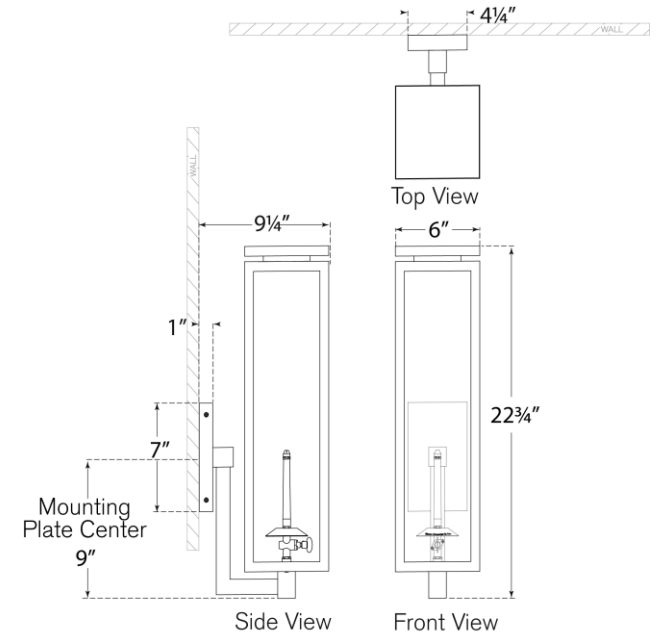

TEAR SHEET

Fresno Large Bracketed Gas Wall Lantern

Item # CHO 2561BLK-CG

Designer: Chapman & Myers

Height: 22.75"

Width: 6"

Extension: 9.25"

Backplate: 4.25" x 7" Rectangle

Gas light fixture supplied with 3/16" copper gas line and 3/16" x 1/4" gas line adaptor