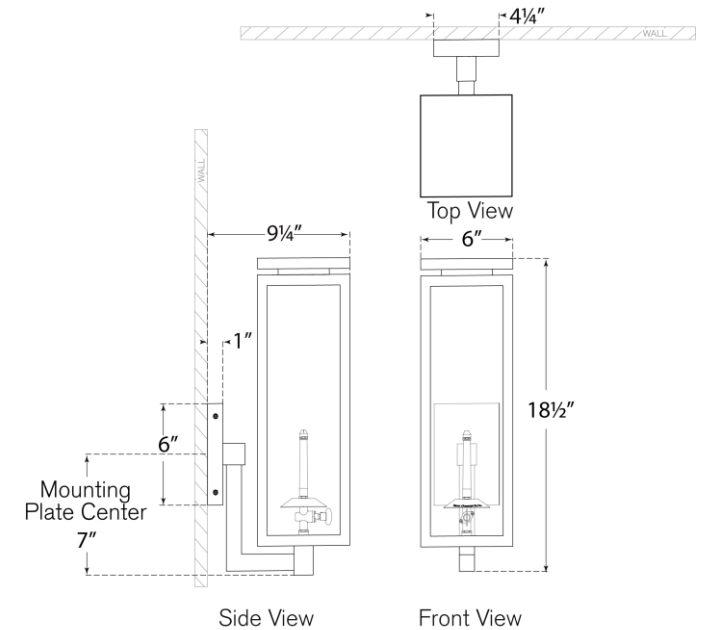

TEAR SHEET

Fresno Medium Bracketed Gas Wall Lantern

Item # CHO 2560BLK-CG

Designer: Chapman & Myers

Height: 18.75"

Width: 6"

Extension: 9.25"

Backplate: 4.25" x 6" Rectangle

Gas light fixture supplied with 3/16" copper gas line and 3/16" x 1/4" gas line adaptor