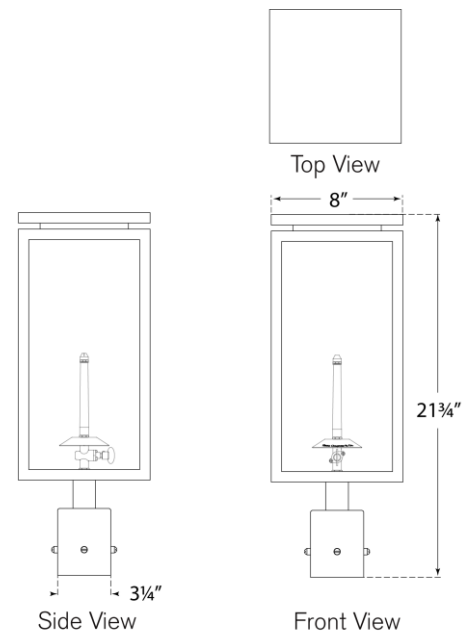

## Fresno Medium Gas Post

Item # CHO 7550BLK-CG

Designer: Chapman & Myers

Height: 21.75"

Width: 8"

Finishes: BLK, SC

Glass Options: CG

Single Burner

Wattage: 1350 - 1650 BTU

Note: Powder-Coated Aluminum | Brass Details and Iron Hardware | Natural Gas Only | Professional Installation Only | Limited Lifetime Warranty | Brass Will Patina

Gas light fixture supplied with 3/16" copper gas line and 3/16" x 1/4" gas line adaptor