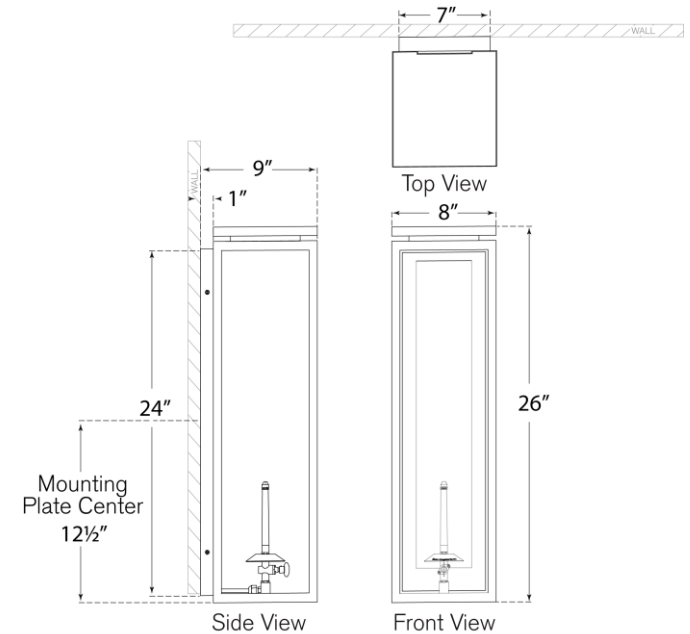

TEAR SHEET

Fresno XL 3/4 Gas Wall Lantern

Item # CHO 2552BLK-CG

Designer: Chapman & Myers

Height: 26"

Width: 8"

Extension: 9"

Backplate: 7" x 24" Rectangle

Gas light fixture supplied with 3/16" copper gas line and 3/16" x 1/4" gas line adaptor