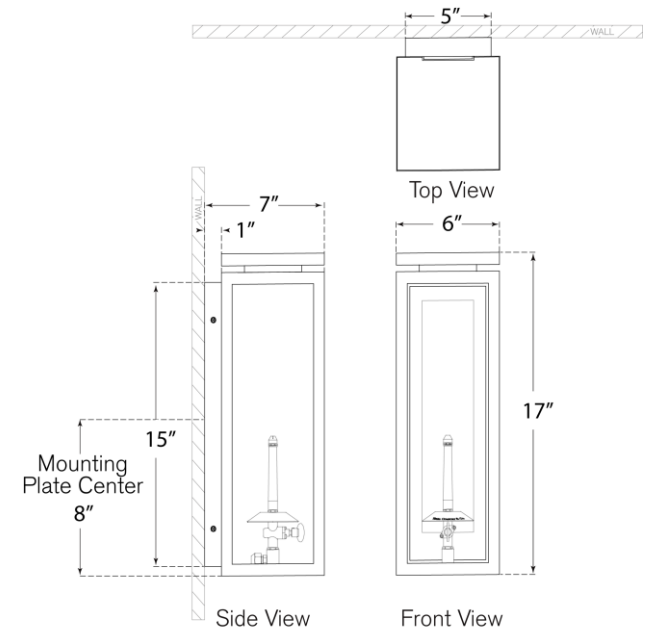

TEAR SHEET

Fresno Medium 3/4 Gas Wall Lantern

Item # CHO 2550BLK-CG

Designer: Chapman & Myers

Height: 17"

Width: 6"

Extension: 7"

Backplate: 5" x 15" Rectangle

Gas light fixture supplied with 3/16" copper gas line and 3/16" x 1/4" gas line adaptor