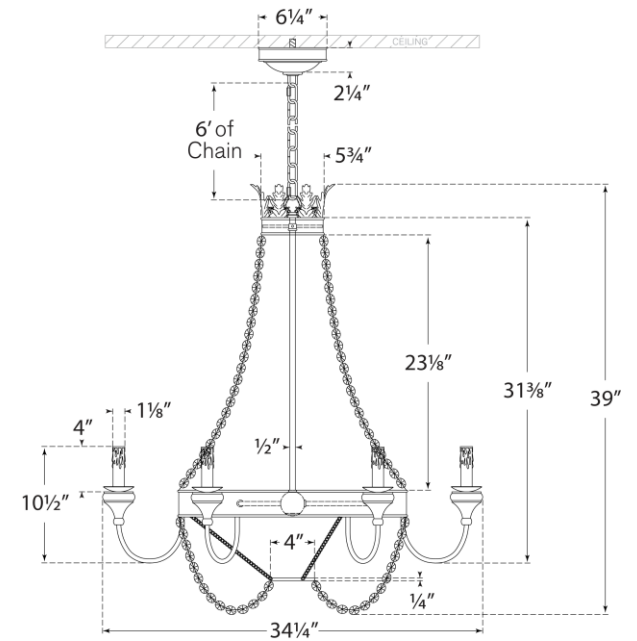

TEAR SHEET

Entellina Chandelier

Item # JN 5016VWG-CG

Designer: Julie Neill

Height: 39"

Width: 34.25"

Canopy: 6" Round

Finishes: VWG

Trim Options: CG

Socket: 6 - E12 Candelabra

Wattage: 6 - 40 B11

Weight: 25 Pounds

Front View