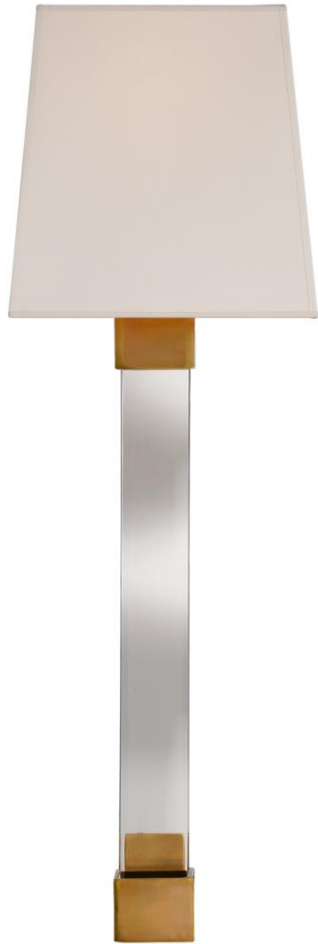

# TEAR SHEET

## Edgar Large Sconce

Item # CHD 2713AB/CG-S

Designer: Chapman & Myers

Height: 26.25"

Width: 8"

Extension: 5.75"

Backplate: 4.25" Square

Finishes: AB/CG, PN/CG

Shade Treatments: S

Shade Details: 6.5" x 8" x 8.25"

Socket: E26 Keyless

Wattage: 60 A19

Weight: 9 Pounds

©EFC DESIGNS