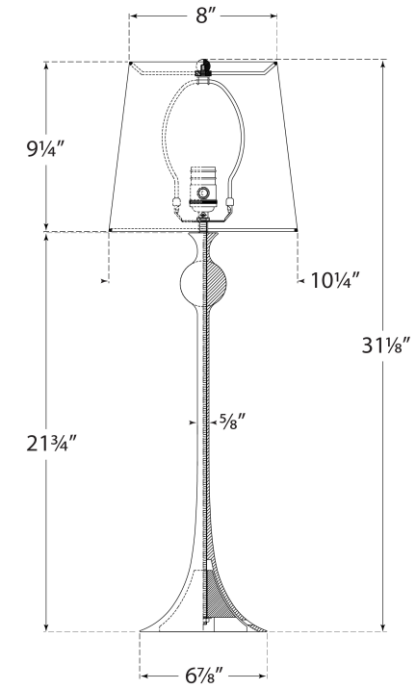

TEAR SHEET

Dover Buffet Lamp

Item # ARN 3144AI-L

Designer: AERIN

Height: 31.25"

Width: 10.25"

Base: 7" Round

Finishes: AI, BSL, G

Shade Treatments: L

Shade Details: 8" x 10.25" x 9.25"

Socket: E26 Dimmer

Wattage: 60 A19

Weight: 8 Pounds

ARN3144