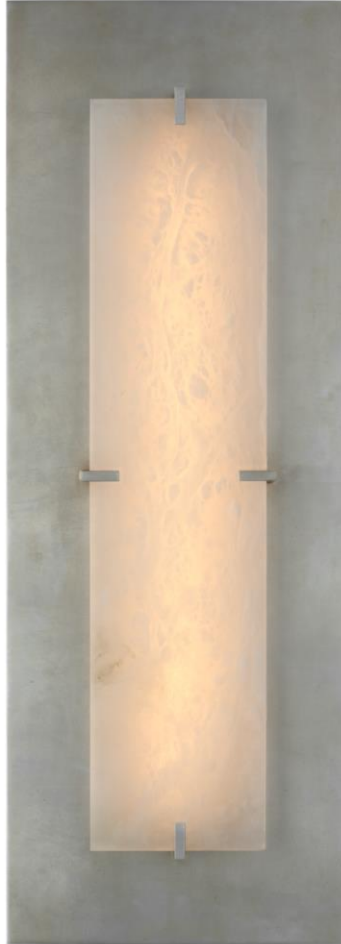

TEAR SHEET

Dominica Large Rectangle Sconce

Item # ARN 2923BSL/ALB

Designer: AERIN

Height: 27.5"

Width: 10"

Extension: 3"

Backplate: 5.5" x 22" Rectangle

Finishes: BSL/ALB, G/ALB

Trim Options: ALB

Socket: Dedicated LED

Wattage: 18w (1600lm)

Weight: 24 Pounds

Note: Alabaster is a Natural Stone | Variations in Color and Texture are Expected