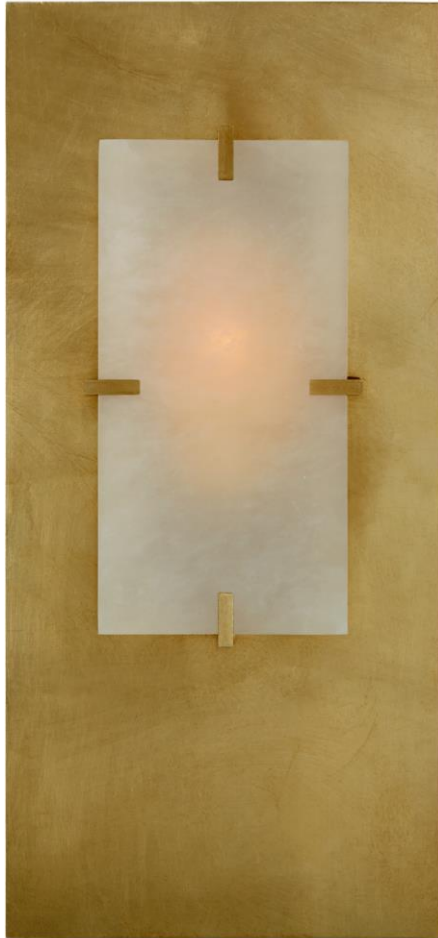

TEAR SHEET

Dominica Rectangle Sconce

Item # ARN 2920G/ALB

Designer: AERIN

Height: 19.5"

Width: 9"

Extension: 3.25"

Backplate: 5" x 10" Rectangle

Finishes: BSL, G

Shade Treatments: ALB

Socket: E12 Candelabra

Wattage: 6.5 LED B11

Weight: 11 Pounds

Note: Alabaster is a Natural Stone | Variations in Color and Texture are Expected