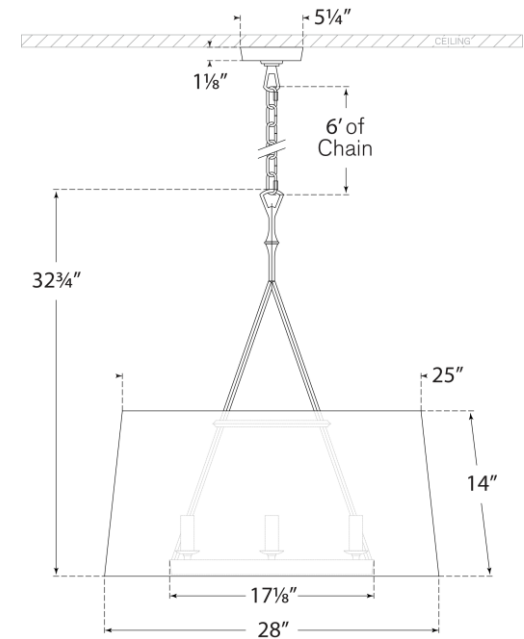

## Dauphine Large Hanging Shade

Item # S 5401AI-L

Designer: Studio VC

Height: 32.75"

Width: 28"

Canopy: 5.25" Round

Finishes: AI, GI

Shade Treatments: L

Shade Details: 25" x 28" x 14"

Socket: 6 - E12 Candelabra

Wattage: 6 - 60 B11

Weight: 12 Pounds

Front View