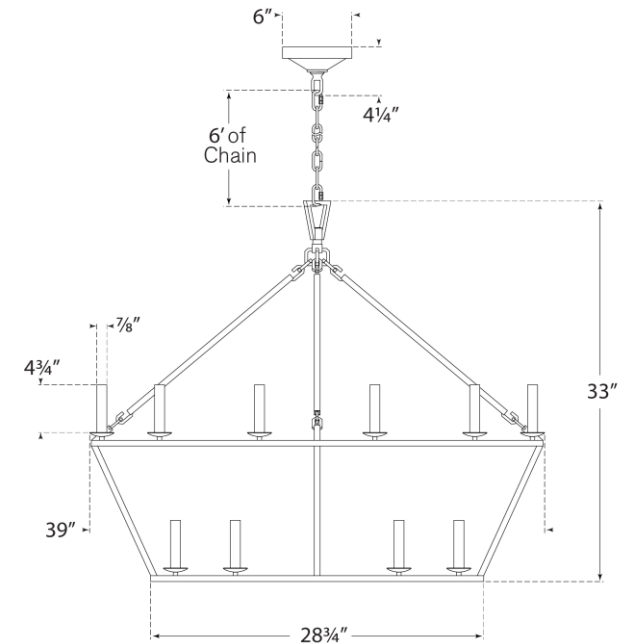

TEAR SHEET

Darlana Large Two-Tiered Ring Chandelier

Item # CHC 5179AI

Designer: Chapman & Myers

Height: 33"

Width: 40"

Canopy: 6" Round

Finishes: AI, GI, PN

Socket: 20 - E12 Candelabra

Wattage: 20 - 40 C11

Weight: 18 Pounds

©EFC DESIGNS

CHC5179