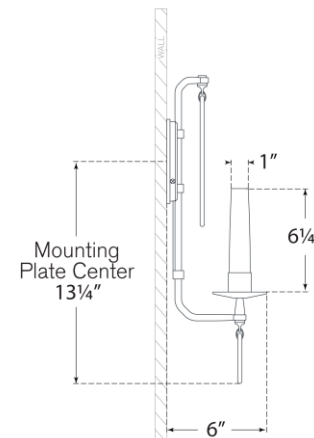

TEAR SHEET

Danvers Medium Sconce

Item # CHD 2012AI-CG

Designer: Chapman & Myers

Height: 18.25"

Width: 7.75"

Extension: 6"

Backplate: 5" Round

Finishes: AI

Glass Options: CG

Socket: E12 Candelabra

Wattage: 5.5 LED C11

Weight: 3 Pounds

Note: UL Only

Top View

Side View

Front View