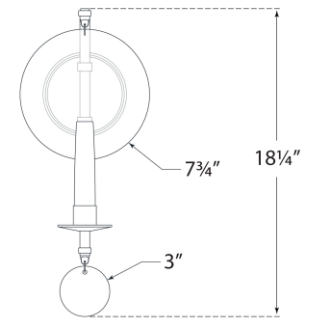

TEAR SHEET

Danvers Medium Sconce

Item # CHD 2012AI-CG

Designer: Chapman & Myers

Height: 18.25"

Width: 7.75"

Extension: 6"

Backplate: 5" Round

Finishes: AI

Glass Options: CG

Socket: E12 Candelabra

Wattage: 5.5 LED C11

Weight: 3 Pounds

Note: UL Only

Top View

Side View