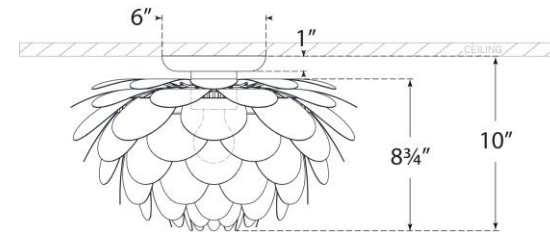

TEAR SHEET

Cynara Large Flush Mount

Item # CHC 4163BSL

Designer: Chapman & Myers

Height: 10"

Width: 17"

Canopy: 6" Round

Finishes: BSL, G, MBK/G, WHT/G

Socket: E26 Keyless

Wattage: 15 LED A19

Note: UL Only

Front View

Top View