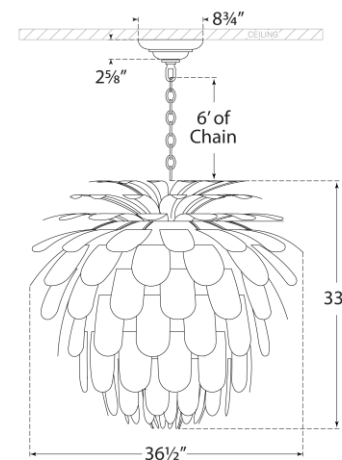

TEAR SHEET

Cynara Grande Chandelier

Item # CHC 5158WHT/G

Designer: Chapman & Myers

Height: 33"

Width: 36.5"

Canopy: 8.75" Round

Finishes: BSL, G, MBK/G, WHT/G

Socket: 6 - E12 Candelabra

Wattage: 6 - 40 C11

Weight: 38 Pounds

©EFC DESIGNS

Top View

Side View