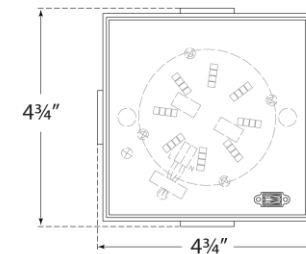

## Covet 4.75\"/>

Item # KW 4112PN-ALB

Designer: Kelly Wearstler

Height: 4.5\"/>

Width: 4.75\"/>

Canopy: 4.5\"/>

Finishes: AB, BZ, PN

Shade Treatments: ALB

Socket: Dedicated LED

Wattage: 15w (1300lm)

Weight: 4 Pounds

Side View

Top View