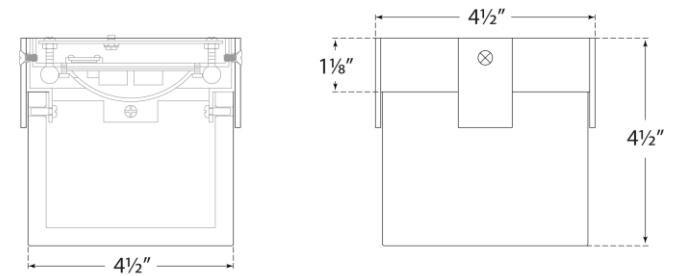

## Covet 4.75\"/>

Item # KW 4112PN-ALB

Designer: Kelly Wearstler

Height: 4.5\"/>

Width: 4.75\"/>

Canopy: 4.5\"/>

Finishes: AB, BZ, PN

Shade Treatments: ALB

Socket: Dedicated LED

Wattage: 15w (1300lm)

Weight: 4 Pounds

Side View

Top View