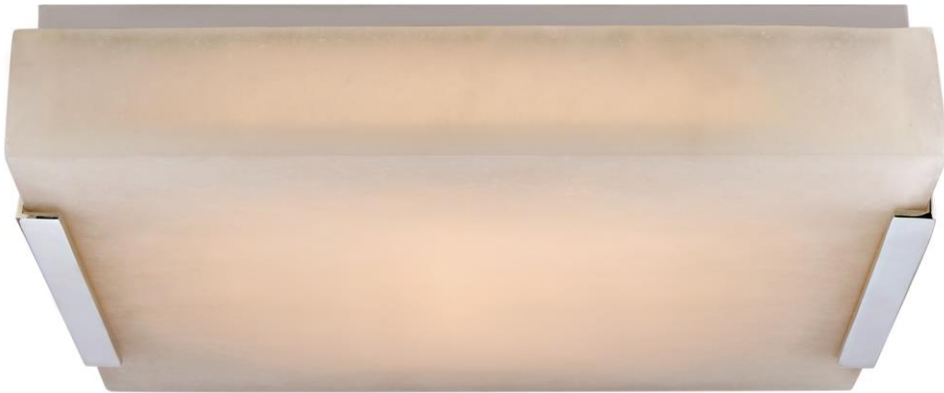

## Covet Medium Flush Mount

Item # KW 4113PN-ALB

Designer: Kelly Wearstler

Height: 2.75"

Width: 14.25"

Canopy: 13.25" Square

Finishes: AB, BZ, PN

Shade Treatments: ALB

Socket: Dedicated LED

Wattage: 54w (4300lm)

Weight: 21 Pounds

Top View

Side View