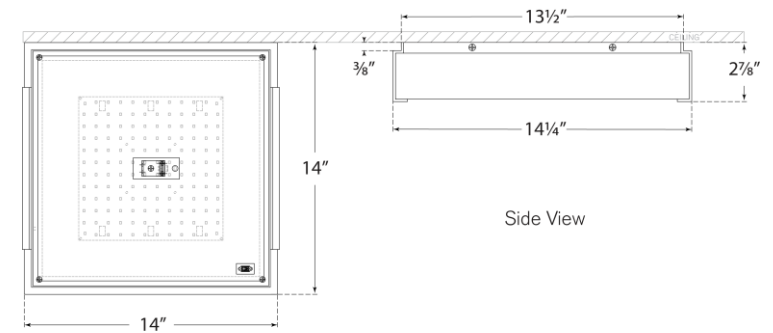

## Covet Medium Flush Mount

Item # KW 4113PN-ALB

Designer: Kelly Wearstler

Height: 2.75"

Width: 14.25"

Canopy: 13.25" Square

Finishes: AB, BZ, PN

Shade Treatments: ALB

Socket: Dedicated LED

Wattage: 54w (4300lm)

Weight: 21 Pounds

Top View

Side View