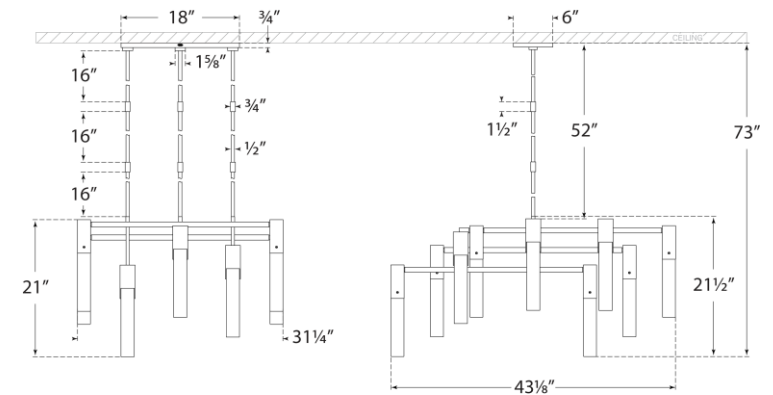

## Covet Large Chandelier

Item # KW 5115PN-ALB

Designer: Kelly Wearstler

O/A Height: 73.5"

Fixture Height: 21.5"

Min. Custom Height: 27"

Width: 44" x 31.25"

Canopy: 6" x 18" Rectangle

Finishes: AB, BZ, PN

Shade Treatments: ALB

Socket: 12 - E26 Keyless

Wattage: 12 - 12 LED T10

Weight: 57 Pounds

Note: Bulb Included | Custom Height Available

Front View

Side View