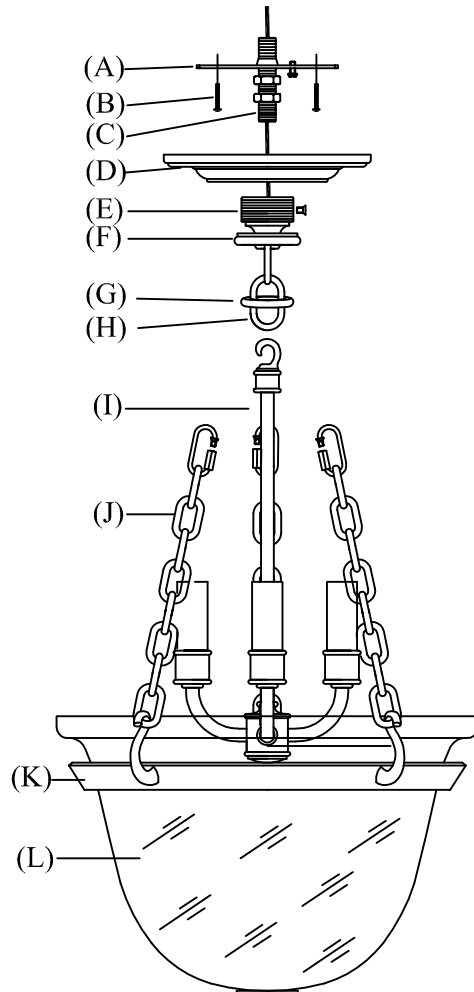

CHC 2109

ASSEMBLY & INSTALLATION GUIDE

WE RECOMMEND INSTALLATION OF THIS LIGHTING FIXTURE BE DONE BY A LICENSED ELECTRICIAN.

WARNING * SWITCH OFF THE MAIN ELECTRICAL SUPPLY FROM THE MAIN FUSE BOX/CIRCUIT BREAKER BEFORE INSTALLATION.**

INSPECT ITEM CAREFULLY BEFORE ATTEMPTING TO INSTALL. IF THERE IS ANY DAMAGE OR OBVIOUS DEFECT, DO NOT INSTALL.

ITEM MAY NOT BE RETURNED ONCE IT HAS BEEN INSTALLED.

1. Remove all parts carefully from the box
2. Hook lamp stem (I) onto loop (H).
3. Slip ring (K) over glass shade (L), hook side chains (J) to ring (K) to hang glass shade (L).
4. Hook side chains (J) onto small ring (G).
5. Attach mounting strap to ceiling outlet box using proper size screws (B) and tighten securely.
6. Attach nipple (C) into mounting strap and lock into place using included nut.
7. Attach ground (silver or copper in color) fixture wire to ground wire from ceiling outlet box (usually green or copper in color), and fasten together with a plastic wire connector. Tightly wrap the wire connector with electrical tape so the end of the connector is sealed.

IT IS IMPERATIVE THAT THE OUTLET BOX IN YOUR HOME BE PROPERLY GROUNDED.

8. Connect the neutral (RIBBED, without any marking) fixture wire to the neutral (usually white) wire from ceiling outlet box. Fasten both wires together with a plastic wire connector and tightly wrap the wire connector with electrical tape.
9. Repeat the procedure with the hot (ROUND, with UL marking on) wire to hot (usually black) outlet wire. Always make sure that no wire strands are left outside of the connections.