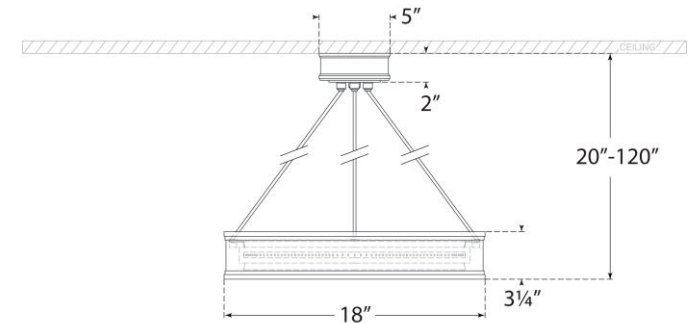

TEAR SHEET

Connery 18" Ring Chandelier

Item # CHC 1612AB

Designer: Chapman & Myers

Height: 15.5" - 120"

Fixture Height: 3.25"

Width: 18"

Canopy: 4.75" Round

Finishes: AB, BZ, PN, WHT

Socket: Dedicated LED

Wattage: 28w (2100lm)

Weight: 12 Pounds

Note: UL Only

Front View

Bottom View