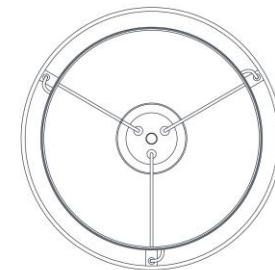

TEAR SHEET

Connery 18" Ring Chandelier

Item # CHC 1612AB

Designer: Chapman & Myers

Height: 15.5" - 120"

Fixture Height: 3.25"

Width: 18"

Canopy: 4.75" Round

Finishes: AB, BZ, PN, WHT

Socket: Dedicated LED

Wattage: 28w (2100lm)

Weight: 12 Pounds

Note: UL Only

Front View

Bottom View