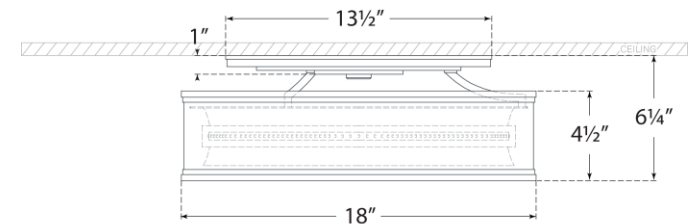

TEAR SHEET

Connery 18" Flush Mount

Item # CHC 4612AB

Designer: Chapman & Myers

Height: 6.25"

Width: 18"

Canopy: 13.5" Round

Finishes: AB, BZ, PN, WHT/AB

Socket: Dedicated LED

Wattage: 25w (2000lm)

Weight: 15 Pounds

Front View

Bottom View