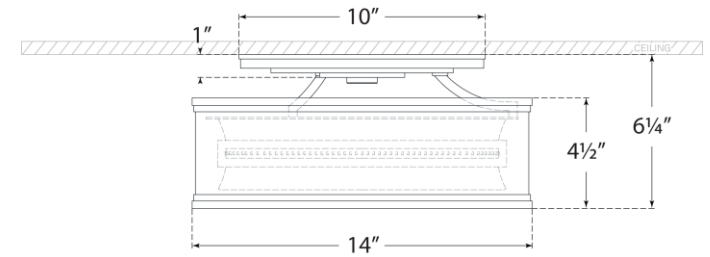

TEAR SHEET

Connery 14" Flush Mount

Item # CHC 4611AB

Designer: Chapman & Myers

Height: 6.25"

Width: 14"

Canopy: 10" Round

Finishes: AB, BZ, PN, WHT/AB

Socket: Dedicated LED

Wattage: 18w (1500lm)

Weight: 11 Pounds

Note: UL Only

Front View