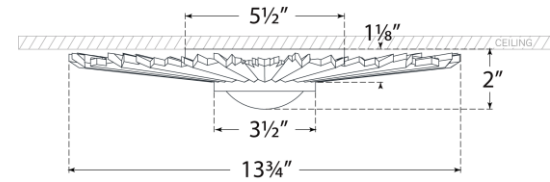

TEAR SHEET

Claymore 14in Flush Mount

Item # CHC 4403BSL

Designer: Chapman & Myers

Height: 2"

Width: 13.75"

Canopy: 5.5" Round

Finishes: BSL, GI

Glass Options: WG

Lightsource: Dedicated LED

Wattage: 12w (1440lm)

Weight: 4 Pounds

Front View

Bottom View