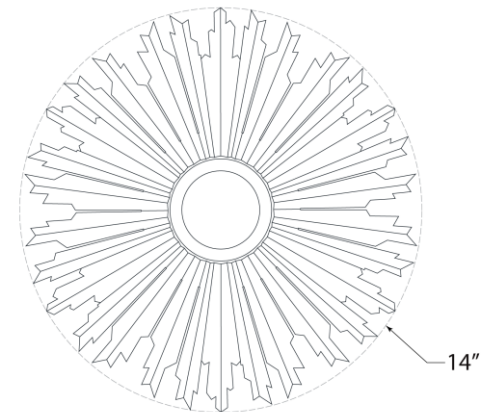

TEAR SHEET

Claymore 14in Flush Mount

Item # CHC 4403BSL

Designer: Chapman & Myers

Height: 2"

Width: 13.75"

Canopy: 5.5" Round

Finishes: BSL, GI

Glass Options: WG

Lightsource: Dedicated LED

Wattage: 12w (1440lm)

Weight: 4 Pounds

Front View

Bottom View