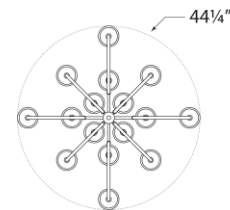

## Clarice Large Chandelier

Item # JN 5030CG/AB-L

Designer: Julie Neill

Height: 40.75"

Width: 44.25"

Canopy: 5.5" Round

Finishes: CG/AB, CG/PN

Shade Treatments: L

Shade Details: 4.25" x 5" x 6"

Socket: 16 - E12 Candelabra

Wattage: 16 - 40 B11

Weight: 25 Pounds

Note: Requires Special Assembly and Installation

Bottom View(1:2)

Front View