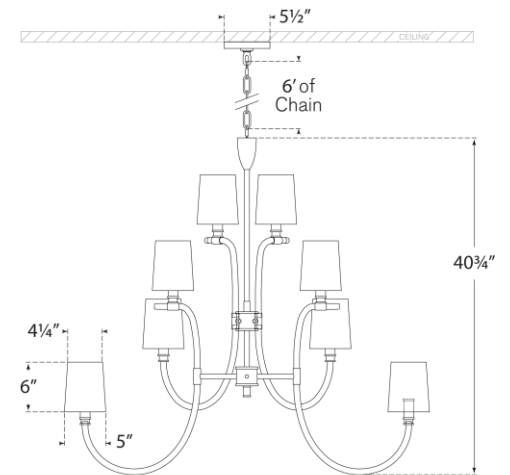

## Clarice Large Chandelier

Item # JN 5030CG/AB-L

Designer: Julie Neill

Height: 40.75"

Width: 44.25"

Canopy: 5.5" Round

Finishes: CG/AB, CG/PN

Shade Treatments: L

Shade Details: 4.25" x 5" x 6"

Socket: 16 - E12 Candelabra

Wattage: 16 - 40 B11

Weight: 25 Pounds

Note: Requires Special Assembly and Installation

Bottom View(1:2)

Front View