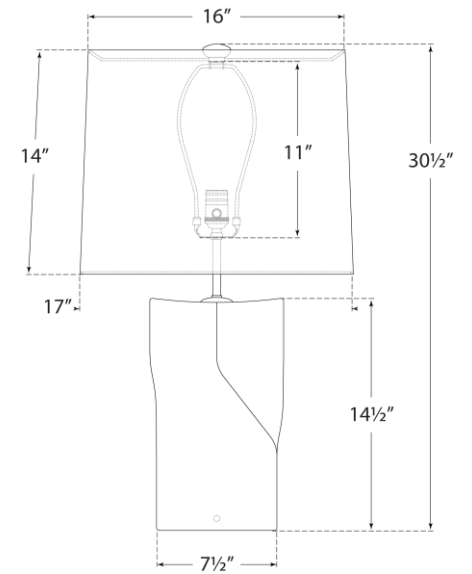

TEAR SHEET

Claribel Large Table Lamp

Item # ARN 3635CNB-L

Designer: AERIN

Height: 30.5"

Width: 17"

Base: 7.5" Decorative

Finishes: CNB, CNG, PRW

Shade Treatments: L

Shade Details: 16" x 17" x 14"

Socket: E26 Dimmer

Wattage: 100 A19

Weight: 14 Pounds

Note: Reactive Ceramic Glazes Will Vary in Color and Texture

Bottom View

Front View