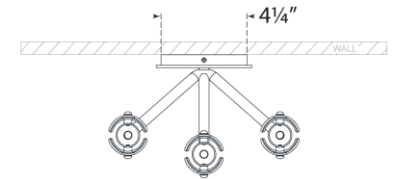

TEAR SHEET

Casoria 17" Triple Sconce

Item # ARN 2483HAB-CG

Designer: AERIN

Height: 17.75"

Width: 9.5"

Extension: 6"

Backplate: 4.25" Round

Finishes: HAB, PN

Glass Options: CG

Socket: 3 - E12 Candelabra

Wattage: 3 - 6.5 LED B11

Weight: 7 Pounds

Top View