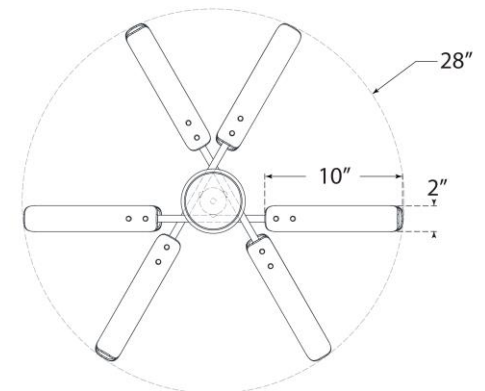

TEAR SHEET

Casoria XL Radial Flush Mount

Item # ARN 4480BZ-CG

Designer: AERIN

Height: 7.5"

Width: 28"

Canopy: 4.5" Round

Finishes: BZ, HAB, PN

Glass Options: CG

Socket: 6 - E12 Candelabra

Wattage: 6 - 6.5 LED B11

Weight: 11 Pounds

Note: UL Only

Front View

Top View