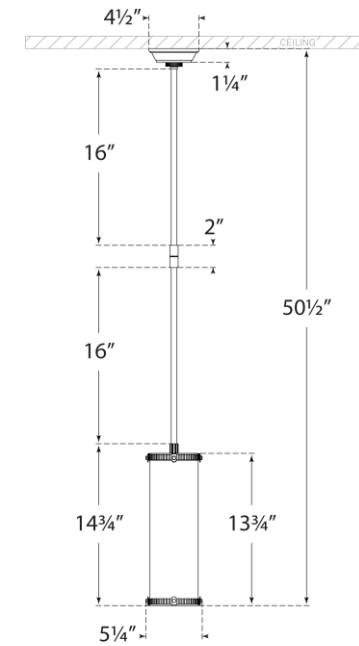

TEAR SHEET

Calliope Small Pendant

Item # TOB 5184BZ-WG

Designer: Thomas O'Brien

O/A Height: 50.5"

Fixture Height: 14.75"

Min. Custom Height: 21.5"

Width: 5.25"

Canopy: 4.5" Round

Finishes: BZ, HAB, PN

Glass Options: WG

Socket: E26 Keyless

Wattage: 60 T10

Weight: 6 Pounds

Note: Custom Height Available

Front View