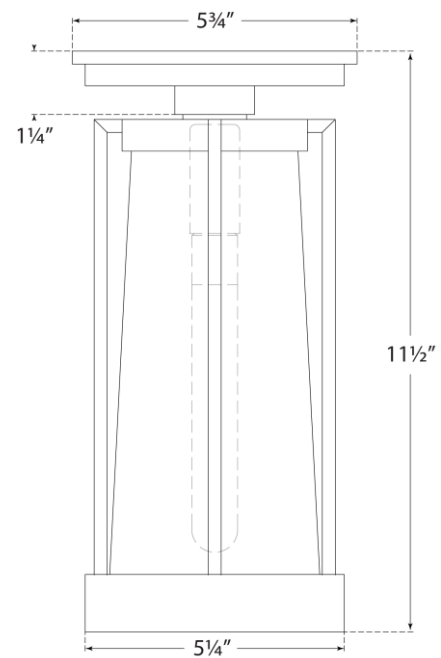

## Calix Tall Flush

Item # TOB 4275BZ/HAB-WG

Designer: Thomas O'Brien

Height: 11.5"

Width: 5.25"

Canopy: 5.75" Round

Finishes: BZ/HAB, HAB, PN

Glass Options: CG, WG

Socket: E12 Candelabra

Wattage: 9 LED T6

Weight: 4 Pounds

Front View