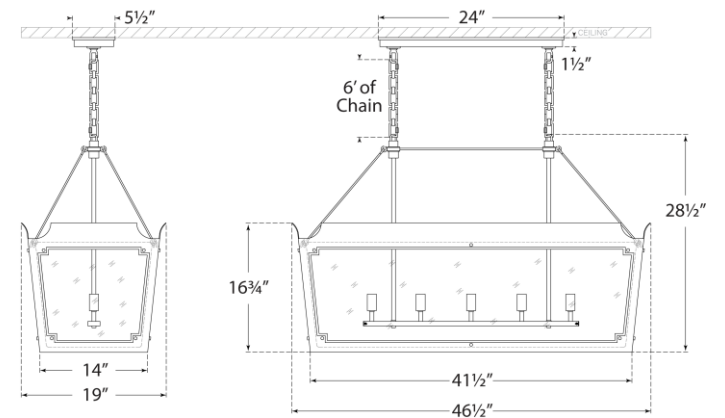

TEAR SHEET

Caddo Medium Linear Lantern

Item # JN 5023CEL/G-CG

Designer: Julie Neill

Height: 28.5"

Width: 46.5" x 18.5"

Canopy: 5.5" x 24" Rectangle

Finishes: CEL/G, MBK/G, SW/G

Glass Options: CG

Socket: 5 - E12 Candelabra

Wattage: 5 - 60 C11

Weight: 58 Pounds

Side View

Front View