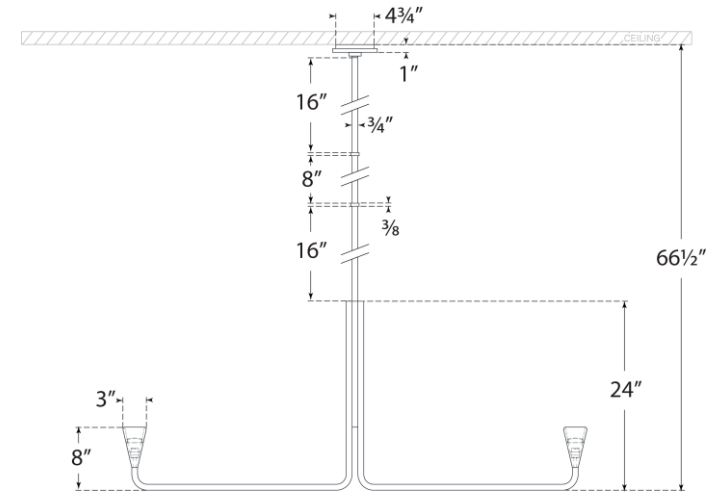

## Brassica Large Linear Chandelier

Item # KW 5642AI

Designer: Kelly Wearstler

O/A Height: 66.5"

Fixture Height: 24"

Min. Custom Height: 30.75"

Width: 59.25" x 3"

Canopy: 4.75" Round

Finishes: AI, PW

Socket: Dedicated LED

Wattage: 12w (1000lm)

Weight: 6 Pounds

Note: UL Only | Custom Height Available

Front View

Top View