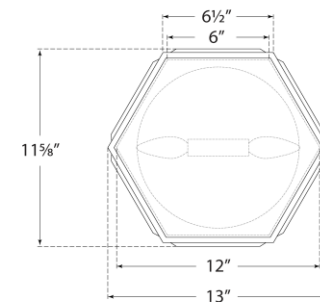

TEAR SHEET

Bradford Small Hexagonal Flush Mount

Item # KS 4120BLK/SB-FG

Designer: kate spade new york

Height: 4.25"

Width: 13"

Finishes: BLK/SB, BLS/PN, CRE/SB, MIR/PN, MIR/SB

Glass Options: FG

Socket: 2 - E12 Candelabra

Wattage: 2 - 60 B11

Weight: 12 Pounds

Front View

Bottom View