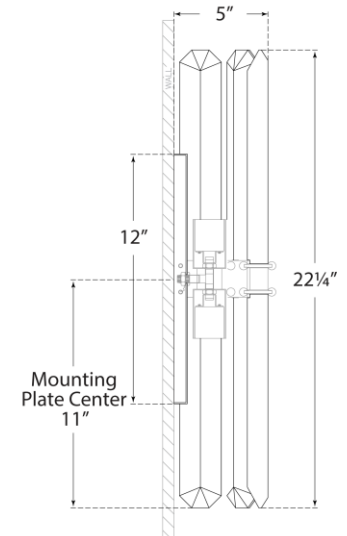

TEAR SHEET

Bonnington Tall Sconce

Item # ARN 2125HAB

Designer: AERIN

Height: 22"

Width: 7.5"

Extension: 5"

Backplate: 4.5" x 12" Rectangle

Finishes: HAB, PN

Trim Options: CG

Socket: 2 - E26 Keyless

Wattage: 2 - 40 T6

Weight: 16 Pounds

Top View

Front View

Side View