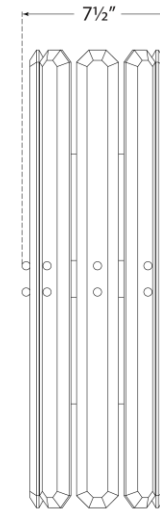

TEAR SHEET

Bonnington Tall Sconce

Item # ARN 2125HAB

Designer: AERIN

Height: 22"

Width: 7.5"

Extension: 5"

Backplate: 4.5" x 12" Rectangle

Finishes: HAB, PN

Trim Options: CG

Socket: 2 - E26 Keyless

Wattage: 2 - 40 T6

Weight: 16 Pounds

Top View

Front View

Side View