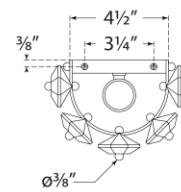

TEAR SHEET

Bonnington Tall Sconce

Item # ARN 2125HAB

Designer: AERIN

Height: 22"

Width: 7.5"

Extension: 5"

Backplate: 4.5" x 12" Rectangle

Finishes: HAB, PN

Trim Options: CG

Socket: 2 - E26 Keyless

Wattage: 2 - 40 T6

Weight: 16 Pounds

Top View

Front View

Side View