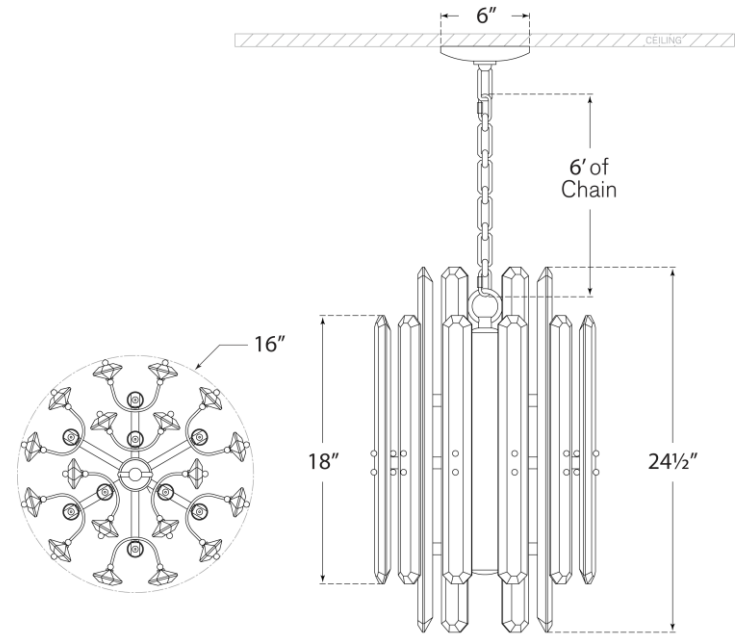

TEAR SHEET

Bonnington Tall Chandelier

Item # ARN 5128HAB

Designer: AERIN

Height: 24.5"

Width: 16"

Canopy: 6" Octagon

Finishes: HAB, PN

Trim Options: ALB, CG

Socket: 12 - E12 Candelabra

Wattage: 12 - 40 C11

Weight: 58 Pounds

Top View

Front View