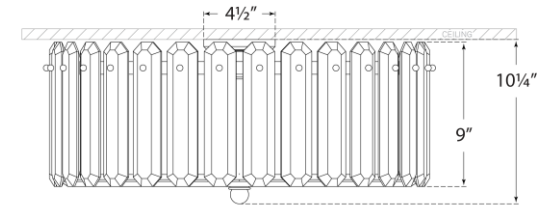

TEAR SHEET

Bonnington Large Flush Mount

Item # ARN 4126HAB

Designer: AERIN

Height: 10.25"

Width: 24.75"

Canopy: 4.5" Round

Finishes: HAB, PN

Trim Options: ALB, CG

Socket: 5 - E12 Candelabra

Wattage: 5 - 40 C11

Weight: 50 Pounds

Top View(1:2)

Side View