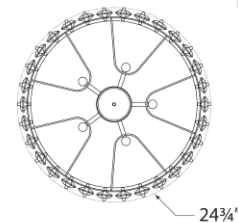

TEAR SHEET

Bonnington Large Flush Mount

Item # ARN 4126HAB

Designer: AERIN

Height: 10.25"

Width: 24.75"

Canopy: 4.5" Round

Finishes: HAB, PN

Trim Options: ALB, CG

Socket: 5 - E12 Candelabra

Wattage: 5 - 40 C11

Weight: 50 Pounds

Top View(1:2)

Side View