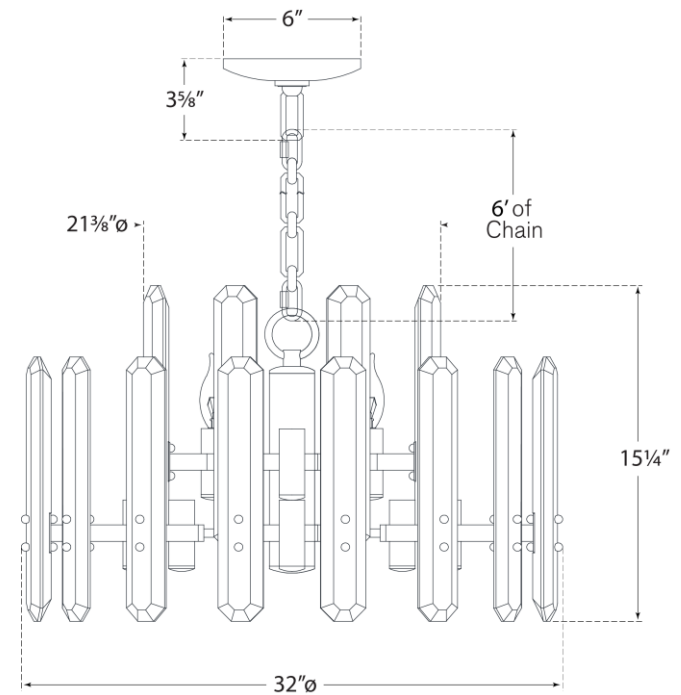

## Bonnington Large Chandelier

Item # ARN 5125HAB-CG

Designer: AERIN

Height: 15.25"

Width: 32"

Canopy: 6" Octagonal

Finishes: HAB, PN

Trim Options: ALB, CG

Socket: 18 - E12 Candelabra

Wattage: 18 - 40 C11

Weight: 73 Pounds

ARN5125