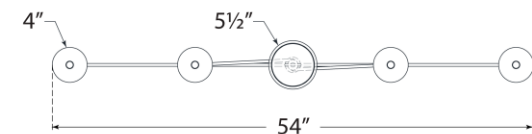

TEAR SHEET

Belfair Grande Four Light Linear Chandelier

Item # IKF 5755GI

Designer: Ian K. Fowler

Height: 31.25"

Width: 54" x 4"

Canopy: 4.75" Round

Finishes: AI, GI

Socket: 4 - E12 Candelabra

Wattage: 4 - 5.5 LED C11

Weight: 9 Pounds

Note: UL Only

Front View

Top View