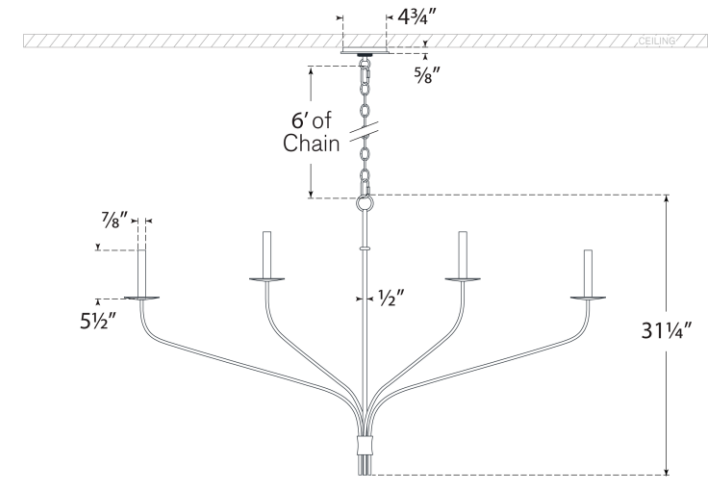

TEAR SHEET

Belfair Grande Four Light Linear Chandelier

Item # IKF 5755GI

Designer: Ian K. Fowler

Height: 31.25"

Width: 54" x 4"

Canopy: 4.75" Round

Finishes: AI, GI

Socket: 4 - E12 Candelabra

Wattage: 4 - 5.5 LED C11

Weight: 9 Pounds

Note: UL Only

Front View

Top View