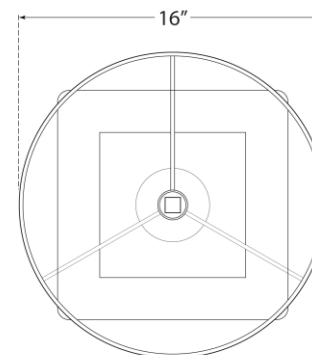

TEAR SHEET

Beekman Small Table Lamp

Item # KS 3043GRN-L

Designer: kate spade new york

Height: 27.5"

Width: 16"

Base: 8" Square

Finishes: GRN, GRY, MSH

Shade Treatments: L, PK

Shade Details: 16" x 16" x 12"

Socket: E26 Keyless w/ Line Switch

Wattage: 75 A19

Weight: 12 Pounds

Top View