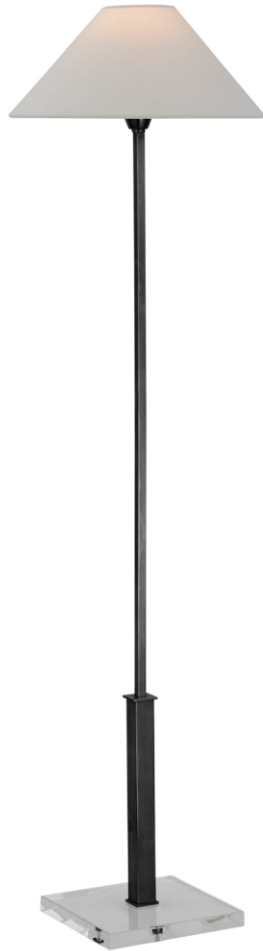

TEAR SHEET

Asher Floor Lamp

Item # SP 1510BZ/CG-L

Designer: J. Randall Powers

Height: 46" - 55"

Width: 14"

Base: 8.5" Square

Finishes: BZ/CG, HAB/CG, PN/CG

Shade Treatments: L

Shade Details: 4" x 14" x 7.75"

Socket: E26 Keyless w/ Foot Switch

Wattage: 6.5 LED B11

Weight: 16 Pounds