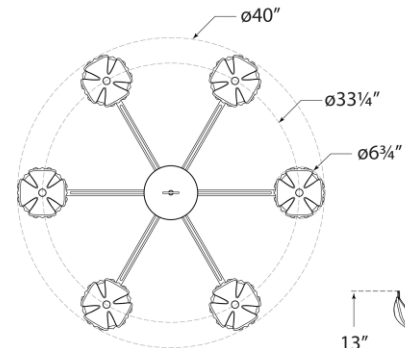

TEAR SHEET

Alberto Large Single Tier Chandelier

Item # JN 5004ABL

Designer: Julie Neill

Height: 46.75"

Width: 40"

Canopy: 5.5" Round

Finishes: ABL, AGL, BSL, PW

Socket: 6 - E12 Candelabra

Wattage: 6 - 60 G16.5

Weight: 22 Pounds

Top View

Front View