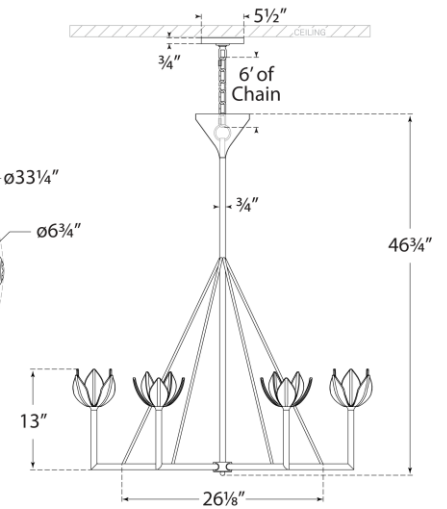

TEAR SHEET

Alberto Large Single Tier Chandelier

Item # JN 5004ABL

Designer: Julie Neill

Height: 46.75"

Width: 40"

Canopy: 5.5" Round

Finishes: ABL, AGL, BSL, PW

Socket: 6 - E12 Candelabra

Wattage: 6 - 60 G16.5

Weight: 22 Pounds

Top View

Front View