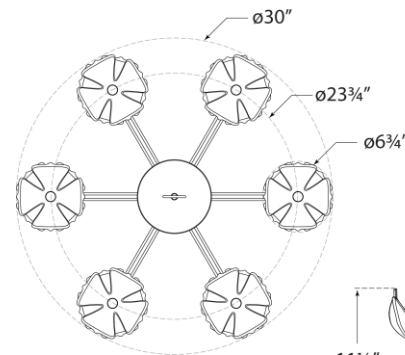

TEAR SHEET

Alberto Small Single Tier Chandelier

Item # JN 5003ABL

Designer: Julie Neill

Height: 34.5"

Width: 30"

Canopy: 5.5" Round

Finishes: ABL, AGL, BSL, PW

Socket: 6 - E12 Candelabra

Wattage: 6 - 60 G16.5

Weight: 19 Pounds

Top View

Front View