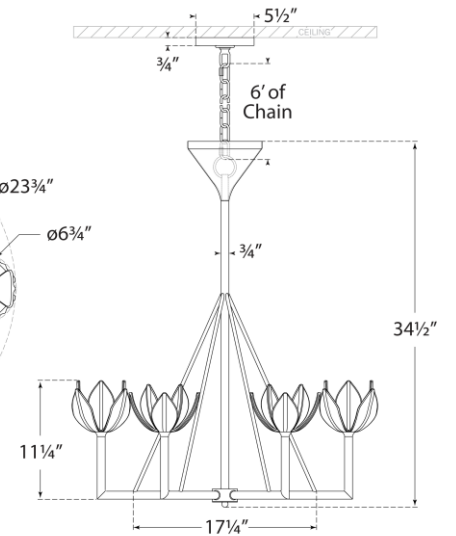

TEAR SHEET

Alberto Small Single Tier Chandelier

Item # JN 5003ABL

Designer: Julie Neill

Height: 34.5"

Width: 30"

Canopy: 5.5" Round

Finishes: ABL, AGL, BSL, PW

Socket: 6 - E12 Candelabra

Wattage: 6 - 60 G16.5

Weight: 19 Pounds

Top View

Front View