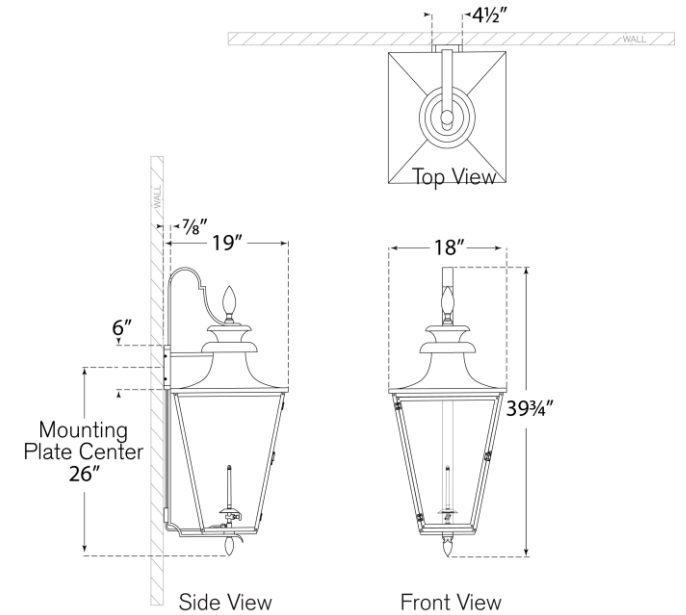

## Albermarle Large Bracketed Gas Wall Lantern

Item # CHO 2437BLK-CG

Designer: Chapman & Myers

Height: 39.75"

Width: 18"

Extension: 19"

Backplate: 4.5" x 6" Decorative

Finishes: BLK, SC

Gas light fixture supplied with 3/16" copper gas line and 3/16" x 1/4" gas line adaptor