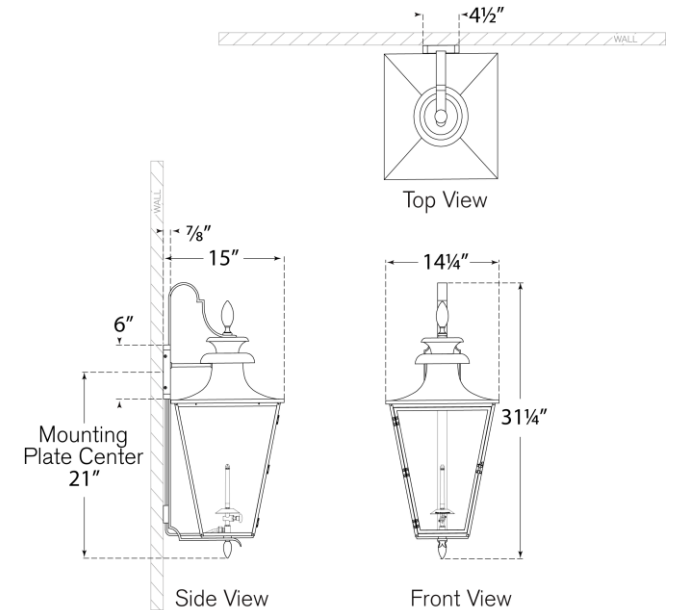

TEAR SHEET

Albermarle Medium Bracketed Gas Wall Lantern

Item # CHO 2436BLK-CG

Designer: Chapman & Myers

Height: 31.25"

Width: 14.25"

Extension: 15"

Backplate: 4.5" x 6" Decorative

Gas light fixture supplied with 3/16" copper gas line and 3/16" x 1/4" gas line adaptor