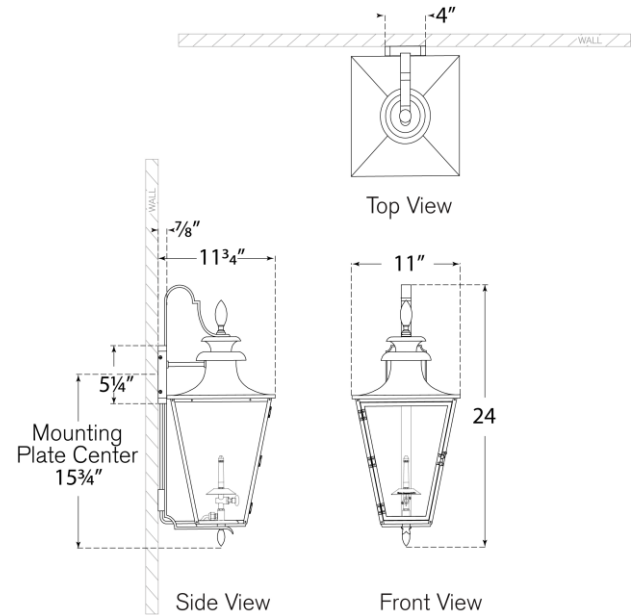

## Albermarle Small Bracketed Gas Wall Lantern

Item # CHO 2435BLK-CG

Designer: Chapman & Myers

Height: 24"

Width: 11"

Extension: 11.75"

Backplate: 4" x 5.25" Decorative

Finishes: BLK, SC

Gas light fixture supplied with 3/16" copper gas line and 3/16" x 1/4" gas line adaptor