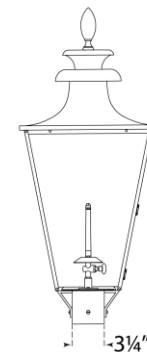

TEAR SHEET

Albermarle Gas Post Light

Item # CHO 7430BLK-CG

Designer: Chapman & Myers

Height: 29.5"

Width: 14.25"

Finishes: BLK, SC

Glass Options: CG

Single Burner

Wattage: 1350 - 1650 BTU

Note: Powder-Coated Aluminum | Brass Details and Iron Hardware | Natural Gas Only | Professional Installation Only | Limited Lifetime Warranty | Brass Will Patina

Top View

Side View

Front View

Gas light fixture supplied with 3/16" copper gas line and 3/16" x 1/4" gas line adaptor