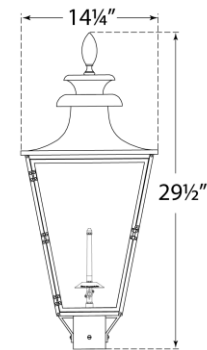

TEAR SHEET

Albermarle Gas Post Light

Item # CHO 7430BLK-CG

Designer: Chapman & Myers

Height: 29.5"

Width: 14.25"

Finishes: BLK, SC

Glass Options: CG

Single Burner

Wattage: 1350 - 1650 BTU

Note: Powder-Coated Aluminum | Brass Details and Iron Hardware | Natural Gas Only | Professional Installation Only | Limited Lifetime Warranty | Brass Will Patina

Top View

Side View

Front View

Gas light fixture supplied with 3/16" copper gas line and 3/16" x 1/4" gas line adaptor