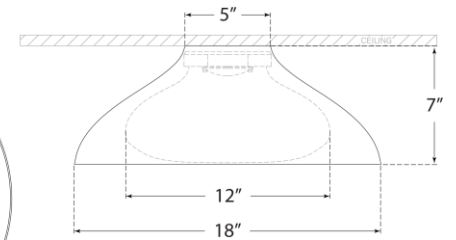

TEAR SHEET

Agnes 18" Flush Mount

Item # ARN 4351BSL-SWG

Designer: AERIN

Height: 7"

Width: 18"

Canopy: 5" Round

Finishes: BSL, G, MBK, PW

Glass Options: SWG

Socket: Dedicated LED

Wattage: 15w (1300lm)

Weight: 6 Pounds

Bottom View

Side View