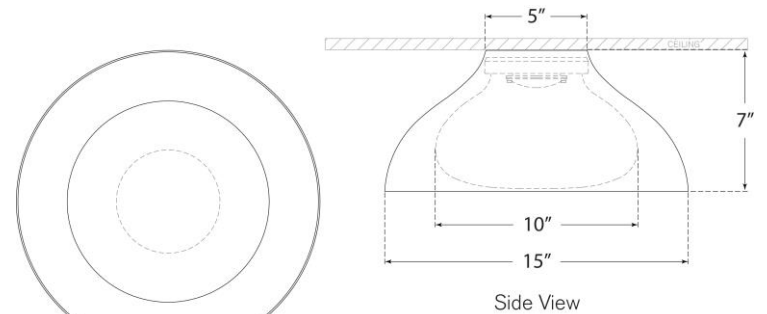

TEAR SHEET

Agnes 15" Flush Mount

Item # ARN 4350BSL-SWG

Designer: AERIN

Height: 7"

Width: 15"

Canopy: 5" Round

Finishes: BSL, G, MBK, PW

Glass Options: SWG

Socket: Dedicated LED

Wattage: 15w (1300lm)

Weight: 5 Pounds

Bottom View

Side View