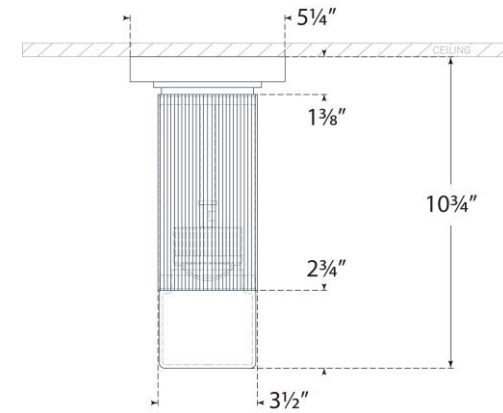

TEAR SHEET

Ace Mini Monopoint Flush Mount

Item # TOB 4350BZ-WG

Designer: Thomas O'Brien

Height: 10.75"

Width: 3.25"

Canopy: 5.25" Round

Finishes: BZ, HAB, PN

Glass Options: WG

Socket: Dedicated LED

Wattage: 12w (1100lm)

Weight: 3 Pounds

Note: UL Only

Front View

Bottom View