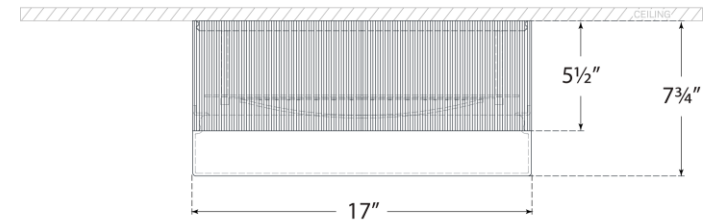

TEAR SHEET

Ace 17" Flush Mount

Item # TOB 4357PN-WG

Designer: Thomas O'Brien

Height: 7.75"

Width: 17"

Finishes: BZ, HAB, PN

Glass Options: WG

Socket: Dedicated LED

Wattage: 60w (4800lm)

Weight: 12 Pounds

Note: UL Only

Front View

Bottom View